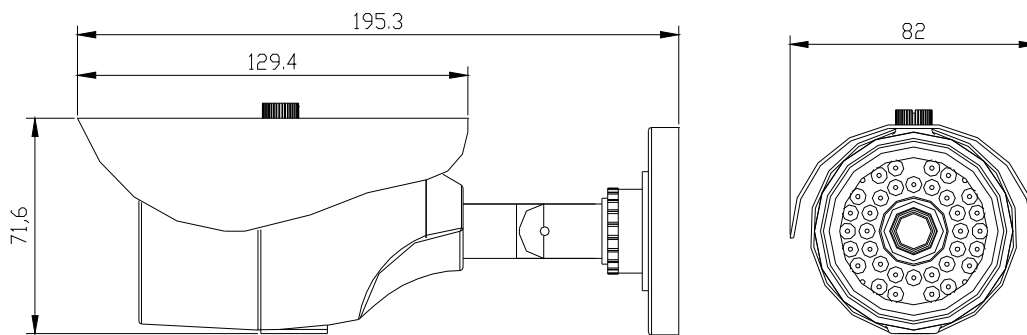

Model: CAM132

Specification

Model	IR	IP66	POE	LENS
CAM132	Yes	Yes	Yes	Fixed Lens included 2.8mm
Camera				
Image Sensor	1/2.8" 2.1 Megapixel Progressive Scan Sony CMOS			
CPU	HI3516C with 500MHZ			
Effective Pixels	1920x1080			
Scanning System	Progressive			
Electronics Shutter Speed	Auto (1/25,1/30 ~ 1/10000s)			
Min. Illumination	0.05Lux/F1.2 (Color), 0.005Lux/F1.2(B/W); 0Lux/F1.2 (IR on)			
S/N Ratio	>50dB			
Camera Features				
Max. IR LEDs Length	15M			
Day/Night	Auto (ICR) / Color / B/W			
Backlight Compensation	BLC / HLC / WDR (digital)			
White Balance	Auto			
Gain Control	Auto			
Noise Reduction	3D			
Privacy Masking	Up to 4 Areas			
Lens				
Focal Length	2.8mm			
Max Aperture	F1.4			
Focus Control	Manual			
Angle of View	92°			
Lens Type	Fixed Iris			
Mount Type	Board-in Type			
Video				
Compression	H.264 Main Profile, Baseline / MJPEG			
Resolution	1920x1080, 1280x720 ; 640x320, 320x160, 160x112			
Frame Rate	Preferred Stream	1920x1080(1~25/30fps), 1280x720 (1~25/30fps)		
	Alternate Stream	640x320, 320x160, 160x112 (1~25/30fps)		
Bit Rate	32KB ~16Mbps, support VBR, CBR			
Network				
Ethernet	RJ-45 (10/100Base-T)			
Protocol	IPv4/IPv6, HTTP, TCP/IP, UDP, RTP, RTCP, UPNP, RTSP, SMTP, NTP, DHCP, DNS, PPPOE, DDNS, FTP,			
ONVIF	ONVIF Ver. 2.0			
Max. User Access	5 users			
Smart Phone	iPhone, iPad, Android, Symbian			
General				

Model: CAM132

Power Supply	DC12V, POE (802.3af)
Power Consumption	≤5.5W
Working Environment	-20 °C ~ 60°C
Ingress Protection	IP66,
Dimensions	195.3mm ×82mm ×71.6mm
Weight	0.5KG
Warranty	1 Year Advanced Replacement

Dimensions (mm)

Interfaces: